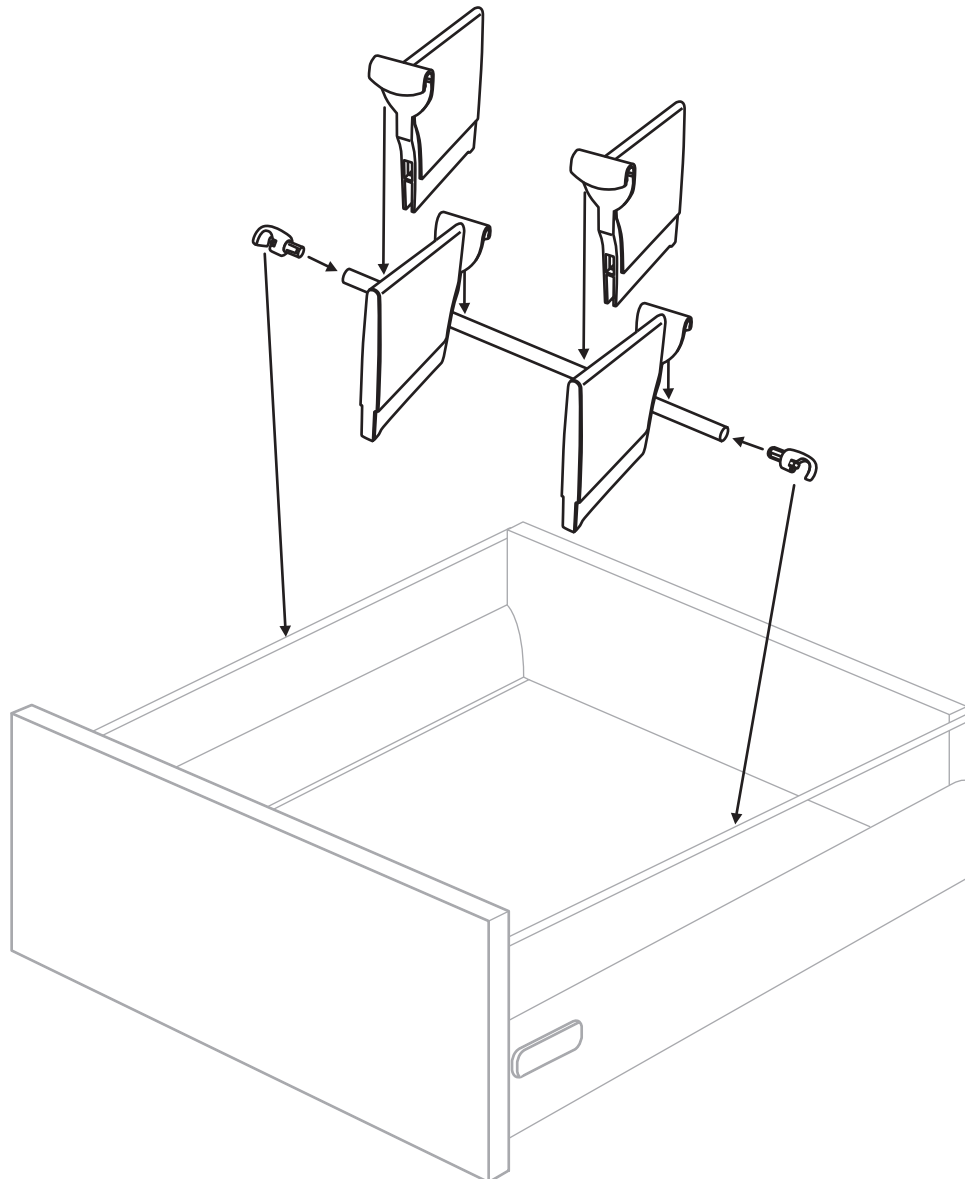

# DIV-STORE

24" = 4X

30" = 6X

36" = 8X

1X

2X

1-800-567-3227

MADE IN CANADA  
**fabritec**  
FAIT AU CANADA

Plan - 0298 - 01/14